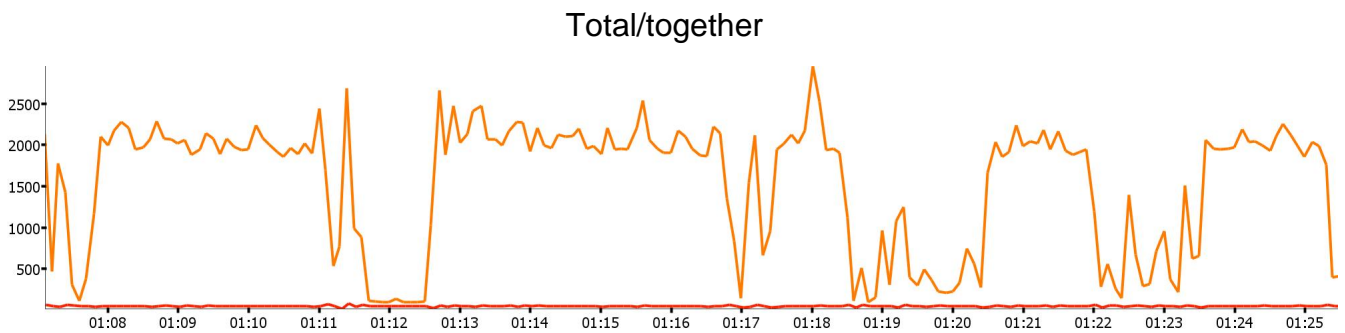

## Bottom 5

---

NAME	MS	TIME	SIZE
soapUI Runner	9113	09:29:41	358
soapUI Runner (1)	8904	08:44:37	353
soapUI Runner (1)	8647	09:29:41	353
soapUI Runner (1)	7371	09:00:13	353
soapUI Runner (1)	7230	09:00:13	353

## Scenario Data

---

Number of components	4
Number of connections	2
Time Limit	N/A
Request Limit	N/A
Assertion Limit	N/A

## Description:

---

START TIME	END TIME	DURATION
Mon Jul 21 08:14:28 BST 2014	Mon Jul 21 10:18:09 BST 2014	02:03:41
TOTAL REQUESTS	TOTAL FAILURES	
629951	0	

Chart 1

Statistic	Source	Component	Variable
TPS	Total	soapUI Runner	Throughput
Average	Total	soapUI Runner	Time Taken

Chart 3

Statistic	Source	Component	Variable
Average	Total	soapUI Runner (1)	Time Taken
TPS	Total	soapUI Runner (1)	Throughput