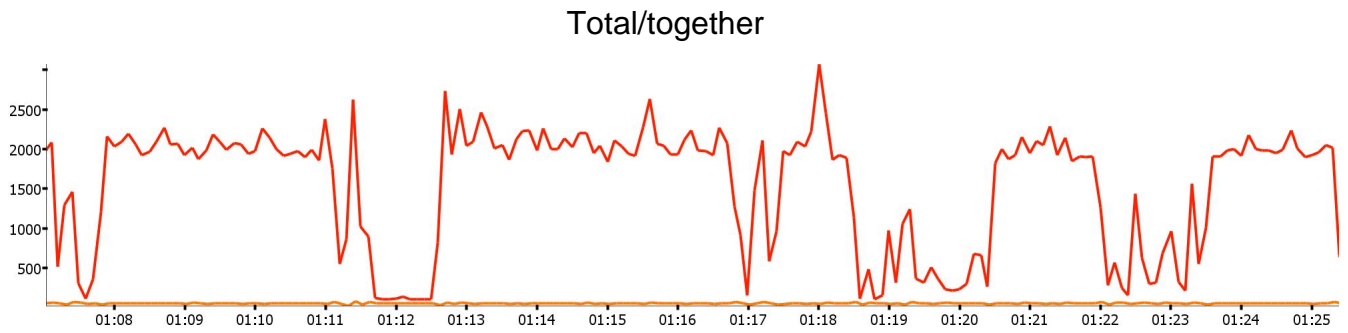

## Bottom 5

---

NAME	MS	TIME	SIZE
soapUI Runner	9113	09:29:41	358
soapUI Runner (1)	8904	08:44:37	353
soapUI Runner (1)	8647	09:29:41	353
soapUI Runner (1)	7371	09:00:13	353
soapUI Runner (1)	7230	09:00:13	353

## Scenario Data

---

Number of components	4
Number of connections	2
Time Limit	N/A
Request Limit	N/A
Assertion Limit	N/A

## Description:

---

START TIME	END TIME	DURATION
Mon Jul 21 08:14:28 BST 2014	Mon Jul 21 10:18:09 BST 2014	02:03:41
TOTAL REQUESTS	TOTAL FAILURES	
629951	0	

Chart 1

Statistic	Source	Component	Variable
TPS	Total	soapUI Runner	Throughput
Average	Total	soapUI Runner	Time Taken

Chart 3

Statistic	Source	Component	Variable
Average	Total	soapUI Runner (1)	Time Taken
TPS	Total	soapUI Runner (1)	Throughput