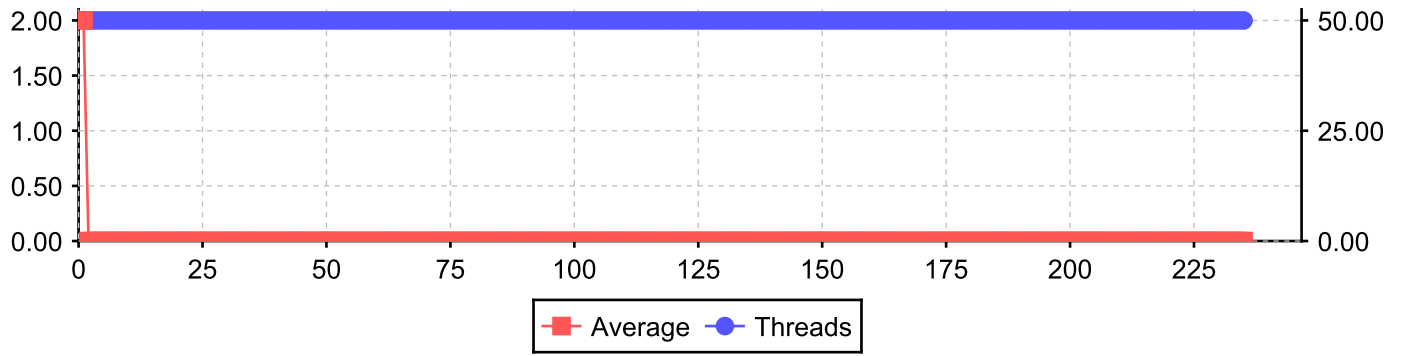

LoadTest Log

Time	Type	Step	Message
2011.09.19 14:56:32	Message		LoadTest ended at Mon Sep 19 14:56:32 IST 2011

Request_DataSourceLoadTest Statistics History

FindBundlesLoadTest Statistics History

Groovy ScriptLoadTest Statistics History

Property TransferLoadTest Statistics History

Response_DataSinkLoadTest Statistics History

DelayLoadTest Statistics History

DataSource LoopLoadTest Statistics History

TotalLoadTest Statistics History

Total History for Average