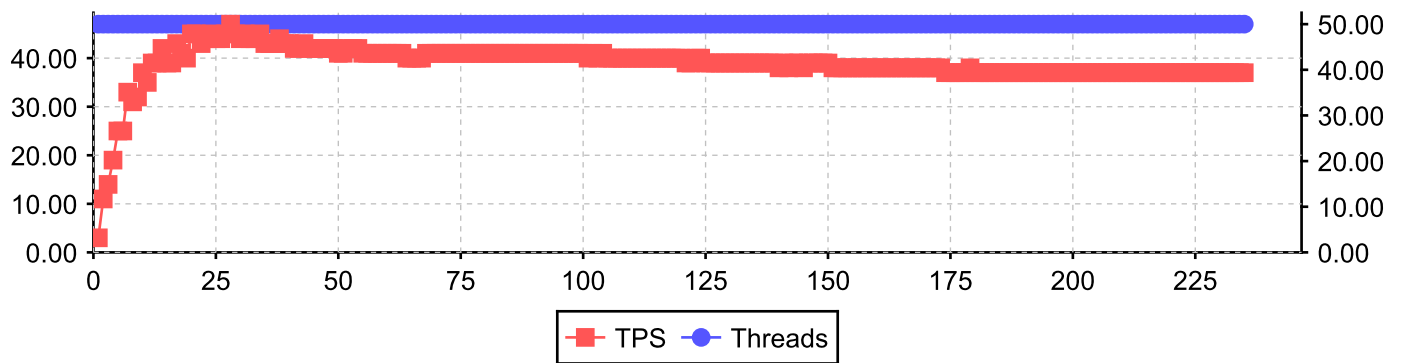

LoadTest Log

Time	Type	Step	Message
2011.09.19 14:56:32	Message		LoadTest ended at Mon Sep 19 14:56:32 IST 2011

Request_DataSourceLoadTest Statistics History

FindBundlesLoadTest Statistics History

Groovy ScriptLoadTest Statistics History

Property TransferLoadTest Statistics History

Response_DataSinkLoadTest Statistics History

DelayLoadTest Statistics History

DataSource LoopLoadTest Statistics History

TotalLoadTest Statistics History

Total History for Average