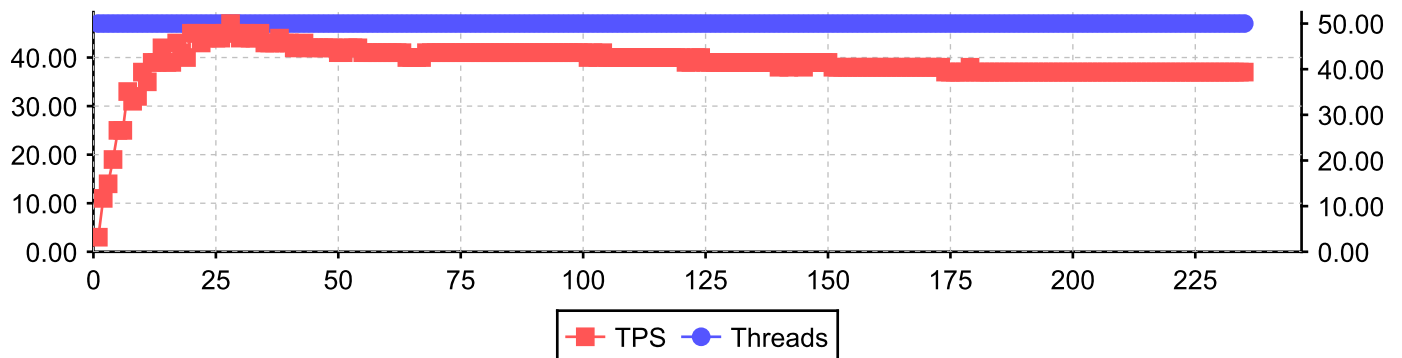

Average Step Time Distribution

- Response_DataSink - 0.42ms
- FindBundles - 553.78ms
- Request_DataSource - 0.01ms
- Property Transfer - 0.02ms

LoadTest Log

Time	Type	Step	Message
2011.09.19 14:55:32	Message		LoadTest started at Mon Sep 19 14:55:32 IST 2011

LoadTest Log

Time	Type	Step	Message
2011.09.19 14:56:32	Message		LoadTest ended at Mon Sep 19 14:56:32 IST 2011

Request_DataSourceLoadTest Statistics History

FindBundlesLoadTest Statistics History

Groovy ScriptLoadTest Statistics History

Property TransferLoadTest Statistics History

Response_DataSinkLoadTest Statistics History

DelayLoadTest Statistics History

DataSource LoopLoadTest Statistics History

TotalLoadTest Statistics History

Total History for Average