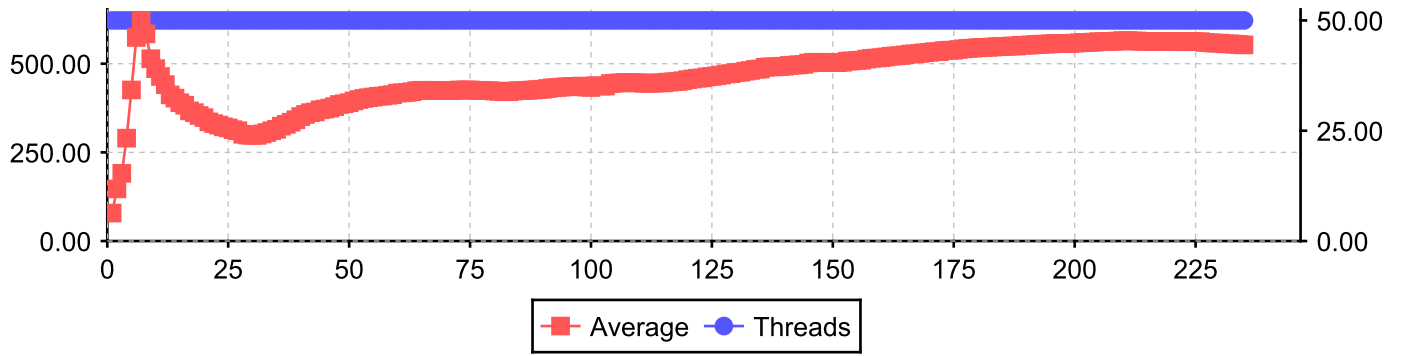

Average Step Time Distribution

- Response_DataSink - 0.42ms
- FindBundles - 553.78ms
- Request_DataSource - 0.01ms
- Property Transfer - 0.02ms

LoadTest Log

Time	Type	Step	Message
2011.09.19 14:55:32	Message		LoadTest started at Mon Sep 19 14:55:32 IST 2011

LoadTest Log

Time	Type	Step	Message
2011.09.19 14:56:32	Message		LoadTest ended at Mon Sep 19 14:56:32 IST 2011

Request_DataSourceLoadTest Statistics History

FindBundlesLoadTest Statistics History

Groovy ScriptLoadTest Statistics History

Property TransferLoadTest Statistics History

Response_DataSinkLoadTest Statistics History

DelayLoadTest Statistics History

DataSource LoopLoadTest Statistics History

TotalLoadTest Statistics History

Total History for Average