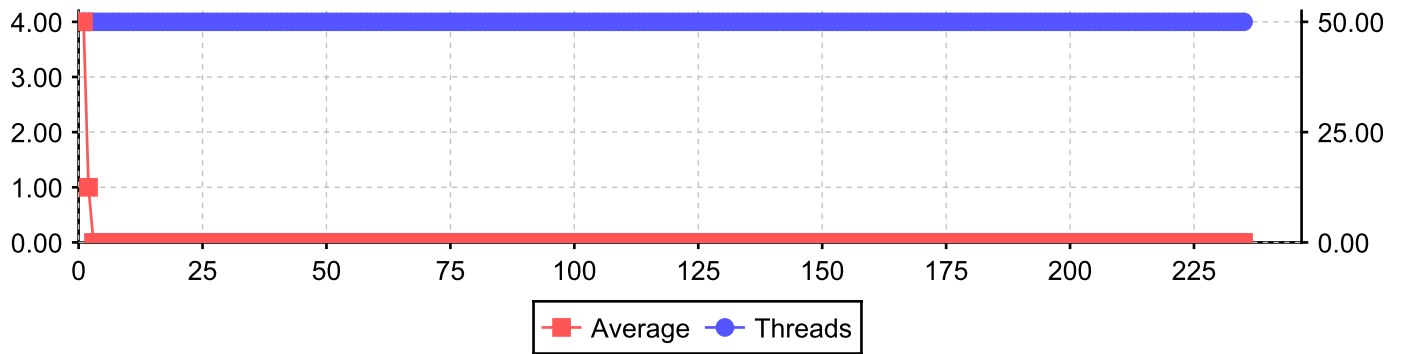

Average Step Time Distribution

- Response_DataSink - 0.42ms
- FindBundles - 553.78ms
- Request_DataSource - 0.01ms
- Property Transfer - 0.02ms

LoadTest Log

Time	Type	Step	Message
2011.09.19 14:55:32	Message		LoadTest started at Mon Sep 19 14:55:32 IST 2011

LoadTest Log

Time	Type	Step	Message
2011.09.19 14:56:32	Message		LoadTest ended at Mon Sep 19 14:56:32 IST 2011

Request_DataSourceLoadTest Statistics History

FindBundlesLoadTest Statistics History

Groovy ScriptLoadTest Statistics History

Property TransferLoadTest Statistics History

Response_DataSinkLoadTest Statistics History

DelayLoadTest Statistics History

DataSource LoopLoadTest Statistics History

TotalLoadTest Statistics History

Total History for Average