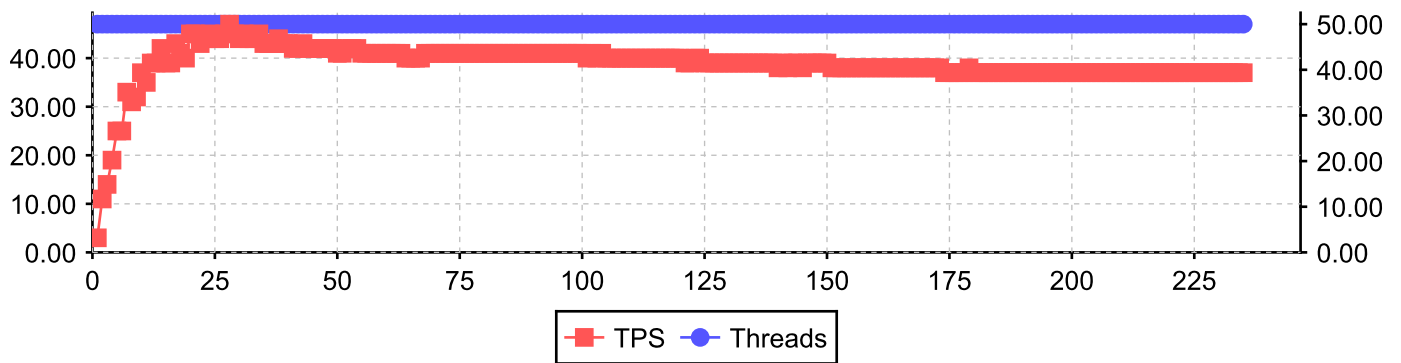

Average Step Time Distribution

- Response_DataSink - 0.42ms
- FindBundles - 553.78ms
- Request_DataSource - 0.01ms
- Property Transfer - 0.02ms

LoadTest Log

Time	Type	Step	Message
2011.09.19 14:55:32	Message		LoadTest started at Mon Sep 19 14:55:32 IST 2011

LoadTest Log

Time	Type	Step	Message
2011.09.19 14:56:32	Message		LoadTest ended at Mon Sep 19 14:56:32 IST 2011

Request_DataSourceLoadTest Statistics History

FindBundlesLoadTest Statistics History

Groovy ScriptLoadTest Statistics History

Property TransferLoadTest Statistics History

Response_DataSinkLoadTest Statistics History

DelayLoadTest Statistics History

DataSource LoopLoadTest Statistics History

TotalLoadTest Statistics History

Total History for Average