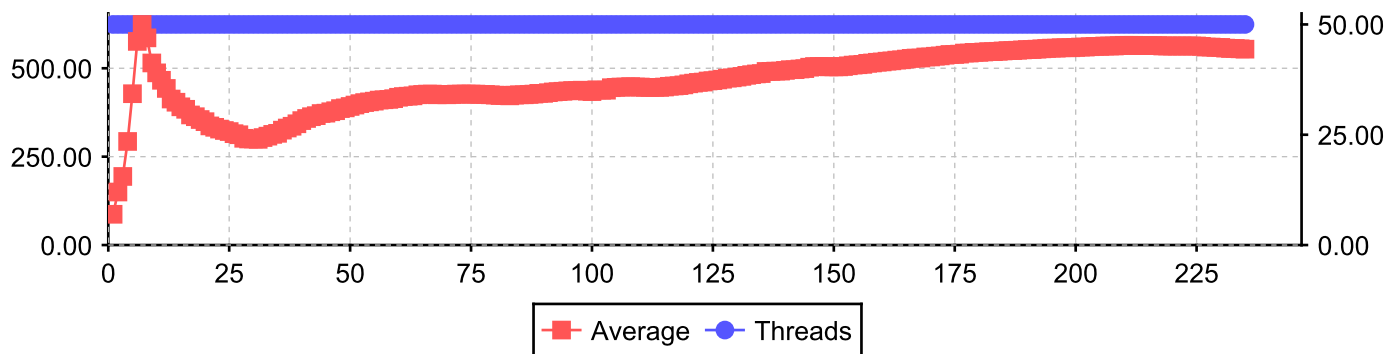

Property TransferLoadTest Statistics History

Response_DataSinkLoadTest Statistics History

DelayLoadTest Statistics History

DataSource LoopLoadTest Statistics History

TotalLoadTest Statistics History

Total History for Average

Total History for BPS

Total History for Errors

Total History for TPS