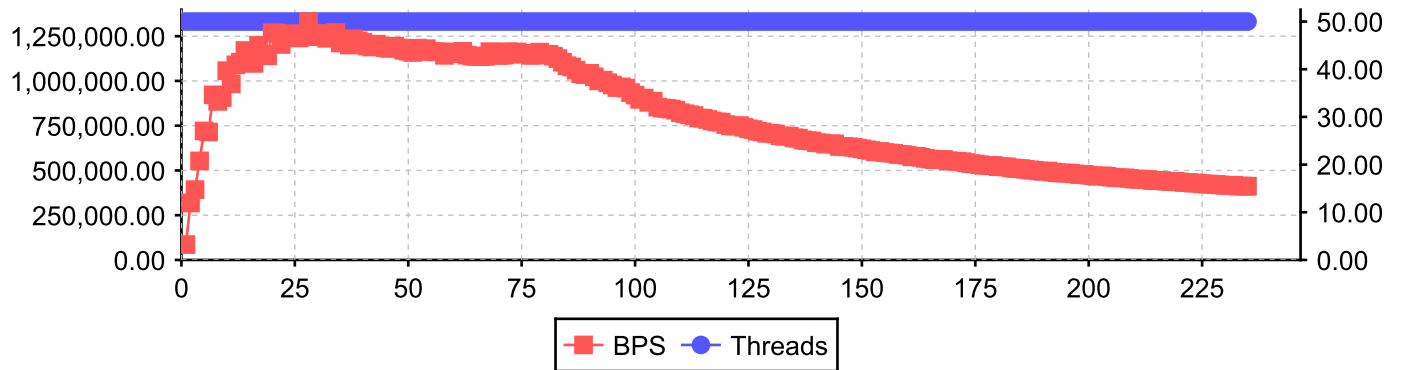

Average Step Time Distribution

- Response_DataSink - 0.42ms
- FindBundles - 553.78ms
- Request_DataSource - 0.01ms
- Property Transfer - 0.02ms

LoadTest Log

Time	Type	Step	Message
2011.09.19 14:55:32	Message		LoadTest started at Mon Sep 19 14:55:32 IST 2011

LoadTest Log

Time	Type	Step	Message
2011.09.19 14:56:32	Message		LoadTest ended at Mon Sep 19 14:56:32 IST 2011

Request_DataSourceLoadTest Statistics History

FindBundlesLoadTest Statistics History

Groovy ScriptLoadTest Statistics History

Property TransferLoadTest Statistics History

Response_DataSinkLoadTest Statistics History

DelayLoadTest Statistics History

DataSource LoopLoadTest Statistics History

TotalLoadTest Statistics History

Total History for Average