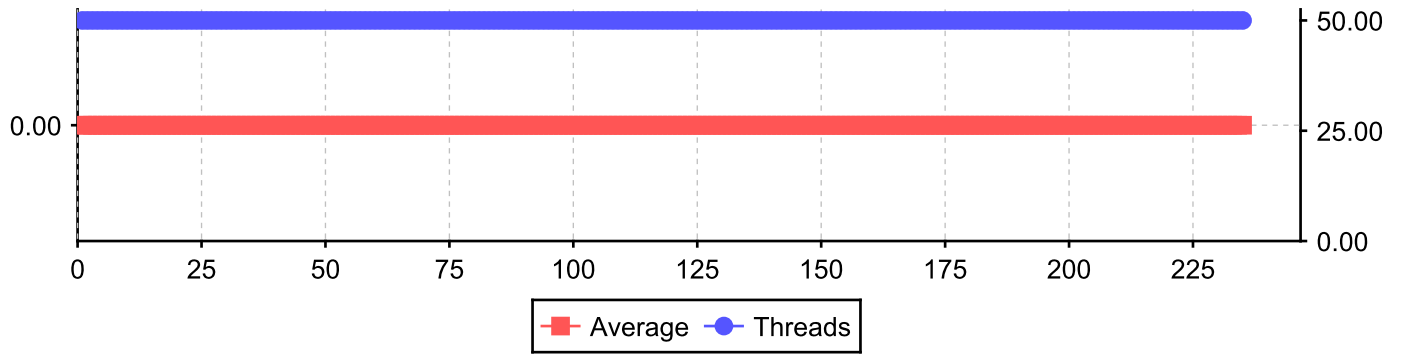

Property TransferLoadTest Statistics History

Response_DataSinkLoadTest Statistics History

DelayLoadTest Statistics History

DataSource LoopLoadTest Statistics History

TotalLoadTest Statistics History

Total History for Average