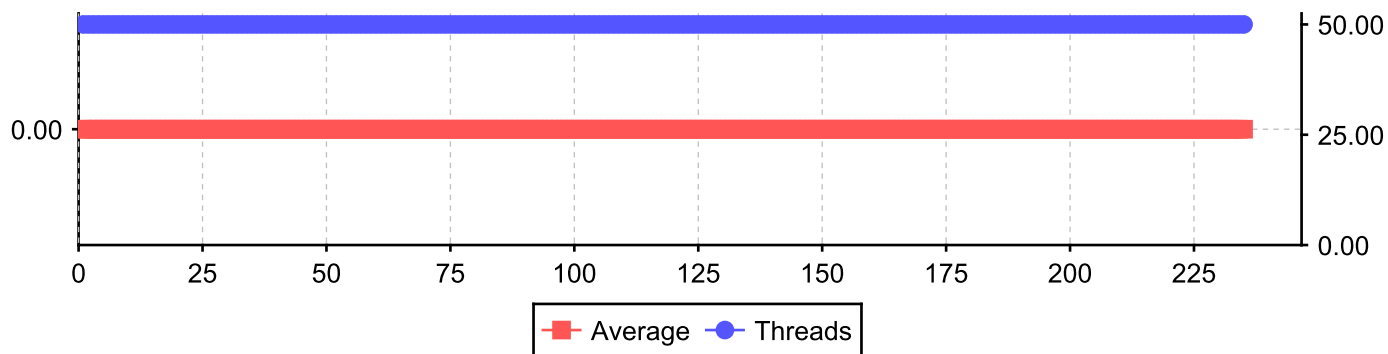

LoadTest Log

Time	Type	Step	Message
2011.09.19 14:56:32	Message		LoadTest ended at Mon Sep 19 14:56:32 IST 2011

Request_DataSourceLoadTest Statistics History

FindBundlesLoadTest Statistics History

Groovy ScriptLoadTest Statistics History

Property TransferLoadTest Statistics History

Response_DataSinkLoadTest Statistics History

DelayLoadTest Statistics History

DataSource LoopLoadTest Statistics History

TotalLoadTest Statistics History

Total History for Average