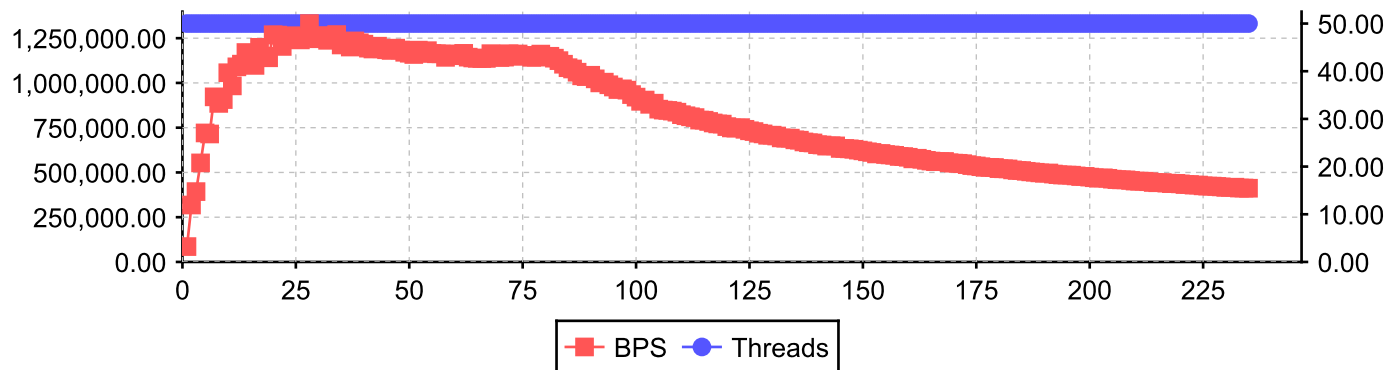

Property TransferLoadTest Statistics History

Response_DataSinkLoadTest Statistics History

DelayLoadTest Statistics History

DataSource LoopLoadTest Statistics History

TotalLoadTest Statistics History

Total History for Average

Total History for BPS

Total History for Errors

Total History for TPS