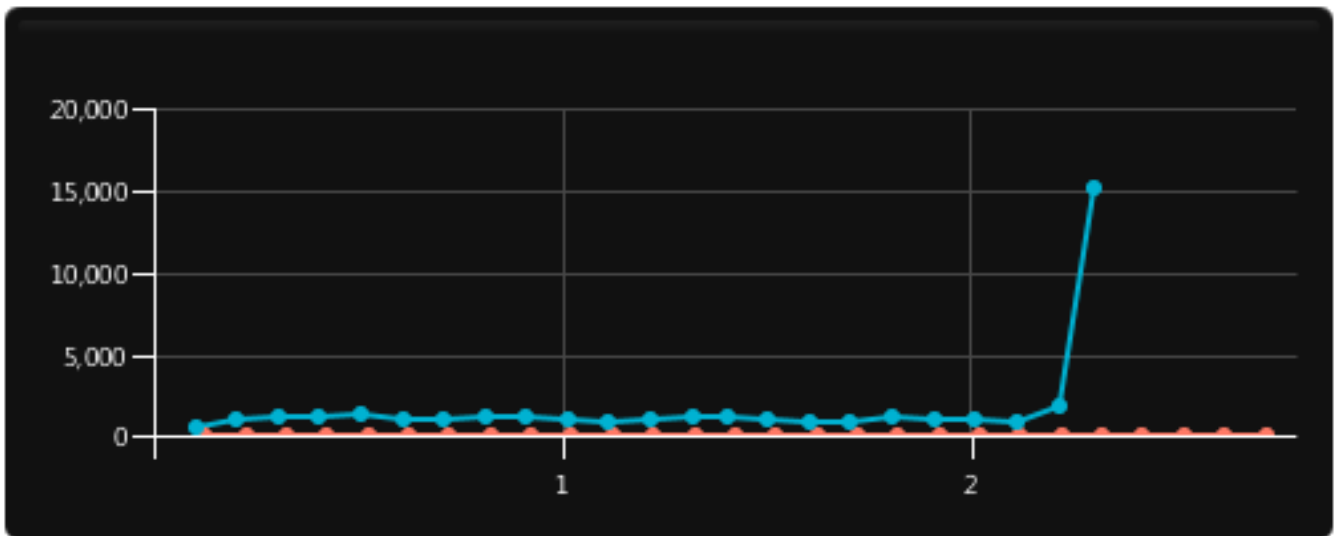

START TIME	END TIME	DURATION
Fri Nov 07 14:33:45 IST 2014	Fri Nov 07 14:36:33 IST 2014	00:02:48
TOTAL REQUESTS	TOTAL FAILURES	
9981	0	

Chart 1

Total/together

Statistic	Source	Component	Variable
TPS	Total	Web Page Runner 1	Throughput
Average	Total	Web Page Runner 1	Time Taken
Total	Total	Web Page Runner 1	Failures